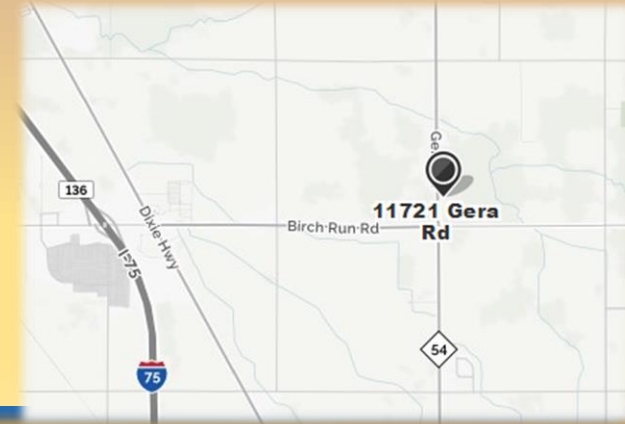

Wilderness Trails Zoo

11721 Gera Rd. Birch Run, MI 48415

When: Friday, June 9th

Time: 10:00am – 12:00pm
(Park is open until 6:00pm)

Cost: $7.00

Attractions:

- ❖ Animal Viewing
- ❖ Petting Area
- ❖ Feed Stations
- ❖ Playground
- ❖ Gift Shop

MGLVA Point of Contact:
Raena Kalfayan
248-894-6185