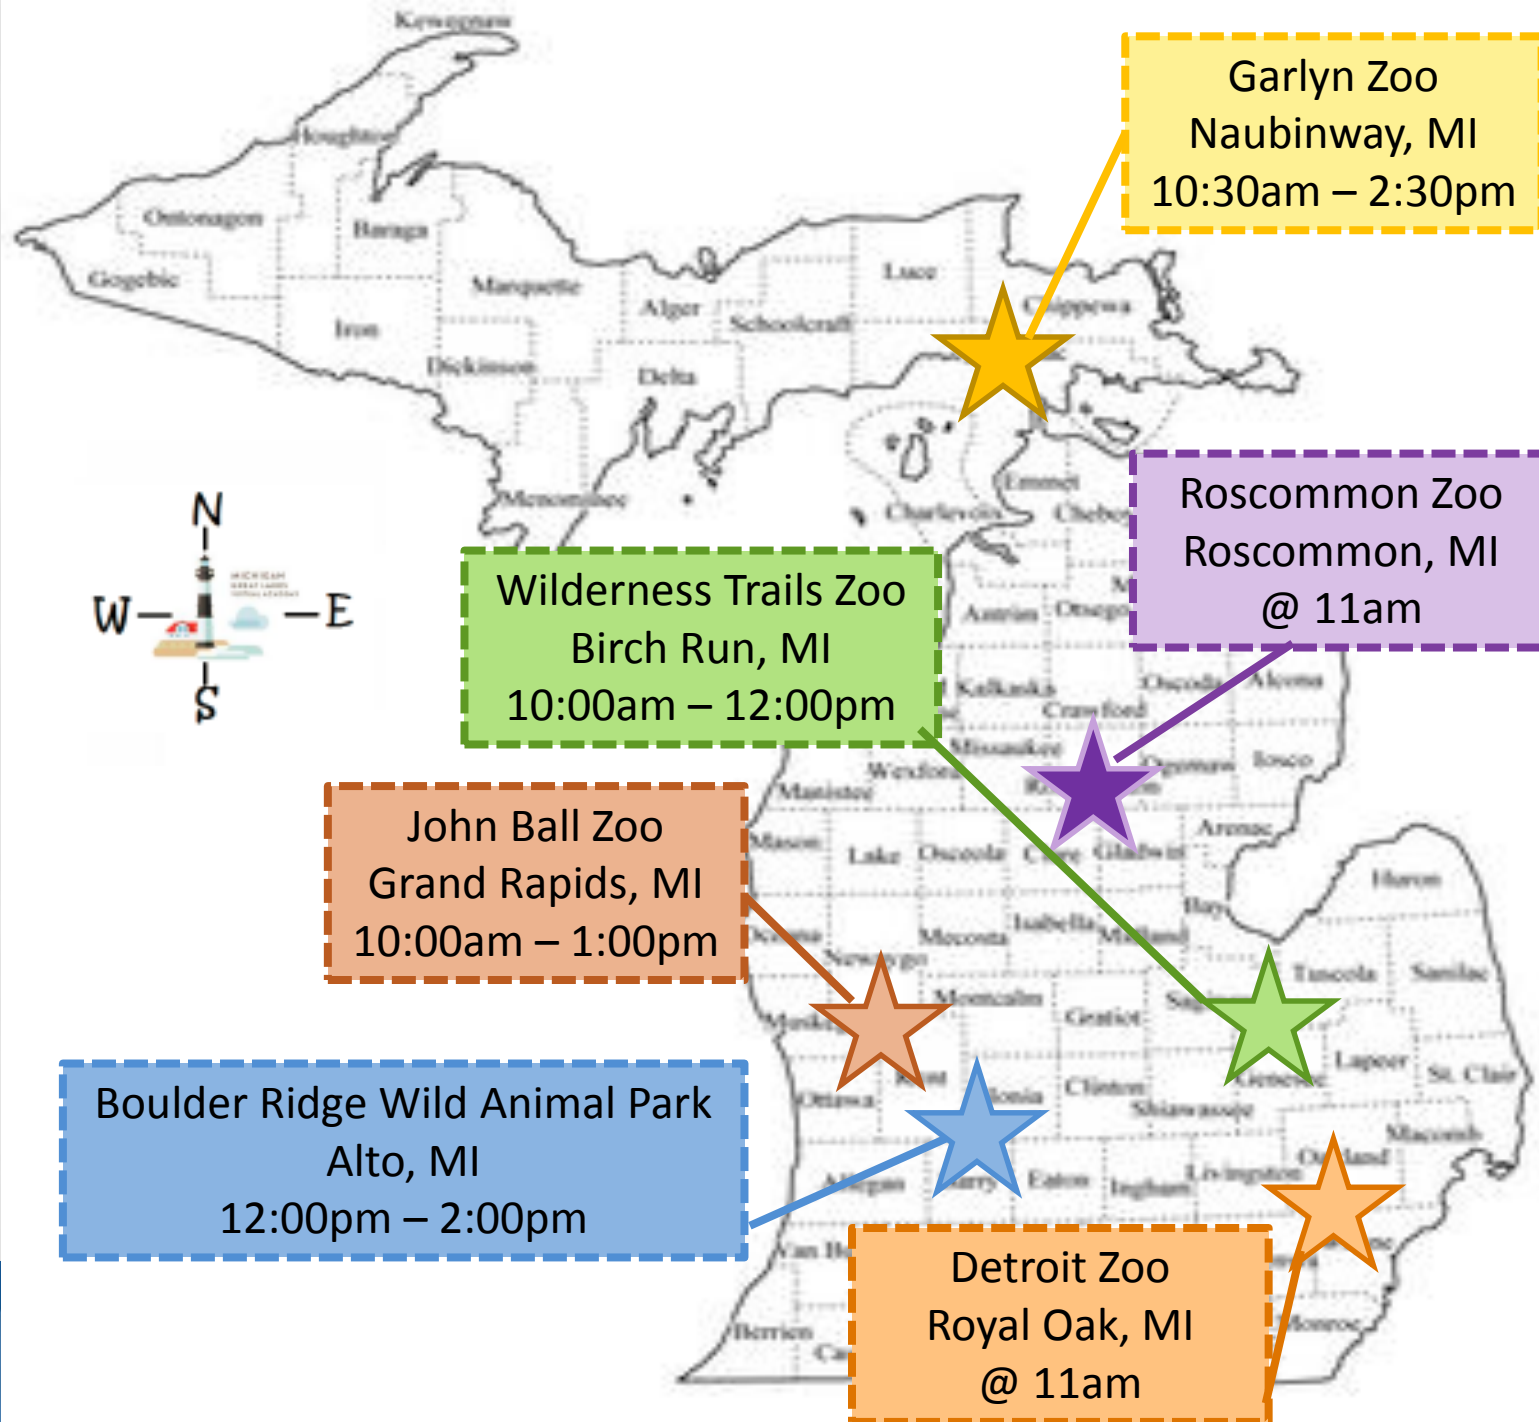

Garlyn Zoo
Naubinway, MI
10:30am – 2:30pm

Roscommon Zoo
Roscommon, MI
@ 11am

Wilderness Trails Zoo
Birch Run, MI
10:00am – 12:00pm

John Ball Zoo
Grand Rapids, MI
10:00am – 1:00pm

Boulder Ridge Wild Animal Park
Alto, MI
12:00pm – 2:00pm

Detroit Zoo
Royal Oak, MI
@ 11am